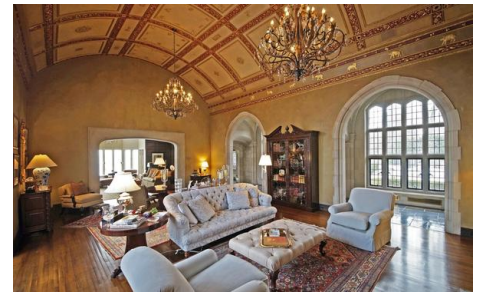

## ENGLISH MANOR HOME WITH EXCEPTIONAL LAKE VIEWS!

7 bedrooms | 7/1 bathrooms | 9599 sq.ft. | built 1923

**\$ 2,675,000** Residential Home

English Manor home with exceptional lake views! First floor master suite with his and her dressing rooms and baths! New gourmet kitchen! Guest/Nanny suite! 2nd and 1st floor laundries! Attached heated garage! Wine cellar! Heated in-ground pool! Beautiful grounds! Too many amenities to list!